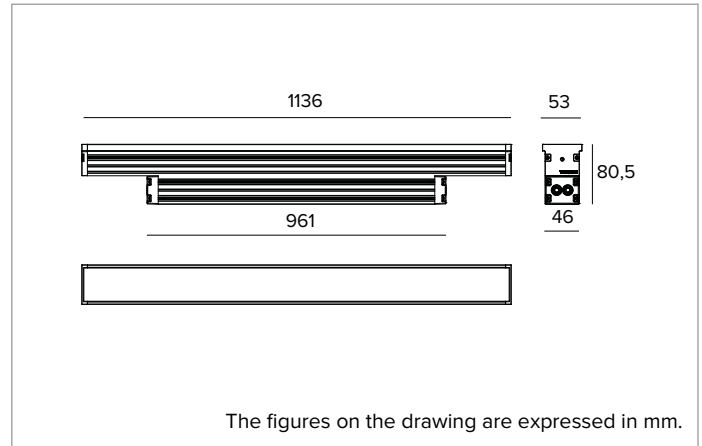

1E3296EL | JEDI COMPACT Outdoor Projector

Adjustable linear LED projector

	2700K	H(m)	D1(m)	D2(m)	E _{max} (lx)		
	Ra80	76°	15°				
Fixture Power	53W	1	1.55	0.26	10340		
Source Flux	6460lm	2	3.10	0.51	2585		
Fixture Flux	5368lm	3	4.65	0.77	1149		
Efficacy	101lm/W	4	6.21	1.02	646		
TS1089	I _{max} =1601cd/klm	I _{max}	10340cd	5	7.76	1.28	414

Linear connection box IP66/IP68.
5 poles max. wire section 1.5mm².
Cable diameter range from 7 to 12mm.

Code
1E2494

Multiple connection box IP68.
1 IN - 3 OUT 4 poles max. wire section 2.5mm².
Cable diameter range from 6 to 12mm.